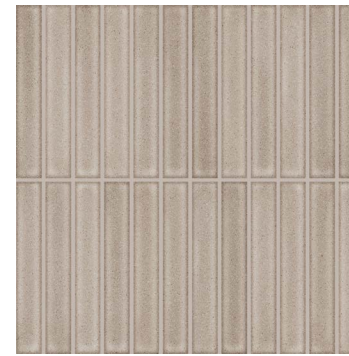

41894 CRISP TAUPE/20X20
Q69 (20x20 cm — 7⁷/₈x7⁷/₈"*)
6 patterns · ** 44 Kerakoll