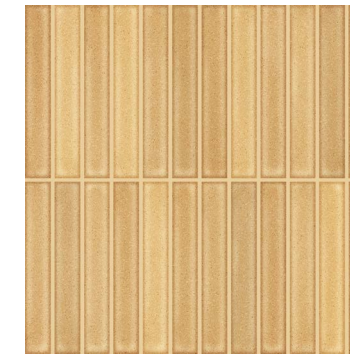

Crisp

White body Tile

20 x 20 cm — 7.9 x 7.9"

white · gold · cherry · sand · green · taupe

The CRISP collection redefines elegance with a design inspired by the iconic kit kat tile. In a 20x20 cm format, its carefully curated palette — white, gold, cherry, sand, green, and clay — aligns with the latest design trends, bringing versatility and sophistication to any space. Perfect for those seeking a modern and minimalist finish, CRISP combines clean lines with an appearance reminiscent of traditional ceramics, emphasizing the subtle tonal variations between the bars and allowing for the creation of unique, character-filled spaces.

● CRISP SAND/20X20 · CRISP WHITE/20X20

CRISP

41889 CRISP WHITE/20X20
Q69 (20x20 cm — 7⁷/₈x7⁷/₈"*)
6 patterns · ** 02 Kerakoll

42024 ING.CRISP WHITE/1,5X9,9
H27 (1,5x9,9 cm — 9¹⁶/₃₂x3⁷/₈"*)

41892 CRISP SAND/20X20
Q69 (20x20 cm — 7⁷/₈x7⁷/₈"*)
6 patterns · ** 43 Kerakoll

42022 ING.CRISP SAND/1,5X9,9
H27 (1,5x9,9 cm — 9¹⁶/₃₂x3⁷/₈"*)

41893 CRISP GREEN/20X20
Q69 (20x20 cm — 7⁷/₈x7⁷/₈"*)
6 patterns · ** 18 Kerakoll

42021 ING.CRISP GREEN/1,5X9,9
H27 (1,5x9,9 cm — 9¹⁶/₃₂x3⁷/₈"*)