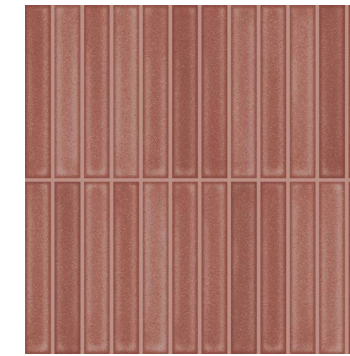

Crisp

White body Tile

20 x 20 cm — 7.9 x 7.9"

white · gold · cherry · sand · green · taupe

The CRISP collection redefines elegance with a design inspired by the iconic kit kat tile. In a 20x20 cm format, its carefully curated palette — white, gold, cherry, sand, green, and clay — aligns with the latest design trends, bringing versatility and sophistication to any space. Perfect for those seeking a modern and minimalist finish, CRISP combines clean lines with an appearance reminiscent of traditional ceramics, emphasizing the subtle tonal variations between the bars and allowing for the creation of unique, character-filled spaces.

42022 ING.CRISP SAND/1,5X9,9
H27 (1,5x9,9 cm — 9¹⁶/₃₂x3⁷/₈"*)

41893 CRISP GREEN/20X20
Q69 (20x20 cm — 7⁷/₈x7⁷/₈"*)
6 patterns · ** 18 Kerakoll

42021 ING.CRISP GREEN/1,5X9,9
H27 (1,5x9,9 cm — 9¹⁶/₃₂x3⁷/₈"*)

41890 CRISP GOLD/20X20
Q69 (20x20 cm — 7⁷/₈x7⁷/₈"*)
6 patterns · ** 29 Kerakoll

42020 ING.CRISP GOLD/1,5X9,9
H27 (1,5x9,9 cm — 9¹⁶/₃₂x3⁷/₈"*)

41894 CRISP TAUPE/20X20
Q69 (20x20 cm — 7⁷/₈x7⁷/₈"*)
6 patterns · ** 44 Kerakoll

42023 ING.CRISP TAUPE/1,5X9,9
H27 (1,5x9,9 cm — 9¹⁶/₃₂x3⁷/₈"*)

41891 CRISP CHERRY/20X20
Q69 (20x20 cm — 7⁷/₈x7⁷/₈"*)
6 patterns · ** 40 Kerakoll

42019 ING.CRISP CHERRY/1,5X9,9
H27 (1,5x9,9 cm — 9¹⁶/₃₂x3⁷/₈"*)